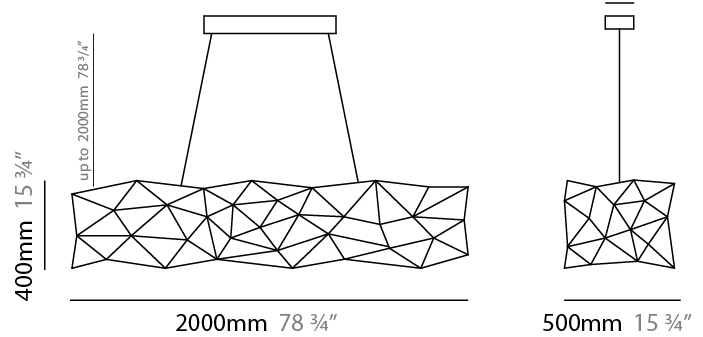

PROJECT _____
TYPE _____
SPECIFIER _____
QUANTITY _____
DATE _____

1. To build a product code in our configurator select the specify button on the base model # product page
2. To build a manual product code on this datasheet choose from the options listed below in blue font and add the suffix to the base model #

GENERAL

Series: Cosmos Abstract
Brand: Quasar
Division: Design
Mounting Type: Suspension
Mounting Location: Ceiling
Subcategory: Ambient

PHYSICAL

Shape: Abstract
Length (mm): 2000
Length (in): 78 3/4
Width (mm): 500
Width (in): 19 11/16
Height (mm): 400
Height (in): 15 3/4
Max. Overall Height (mm): 2400
Max. Overall Height (in): 94 1/2
Light Distribution: Omnidirectional
Weight (kg): 4.5
Weight (lbs): 9.92
[Fixture Finish: NIC / BRA / BBR](#)
Fixture Material: Metal
Cable Details: 2000mm Cable
Upon Request: Custom Sizes

ELECTRICAL

Lamp Type: LED
Input Wattage (W): 42
[Dimming: Non-Dimming / Phase Dimming (120vac Only)](#)
Driver Included: Yes
Driver Location: Integrated
Driver Type: Constant Voltage - Universal
Driver Class: Class 2
Input Voltage (V): 120 - 277
Output Voltage (V): 12
Upon Request: Integral: 0-10Vdc dimming

LED

Number of LEDs: 70
[Color Temperature (°K): 2400 / 2800](#)
Max. Delivered Lumen (lm): 2100 (2800K)
CRI: >90 CRI
Lamp Life (hrs): 50000

OPTICAL

RATINGS AND CERTIFICATIONS

Certified By: Certified for North American Standards
IP rating: IP20