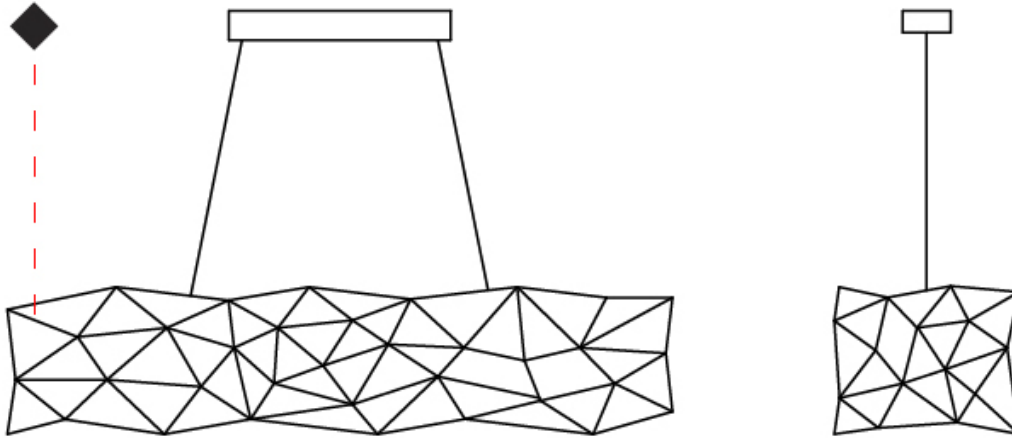

COSMOS ABSTRACT SUSPENSION

D101943-

PROJECT

TYPE

SPECIFIER

QUANTITY

DATE

D