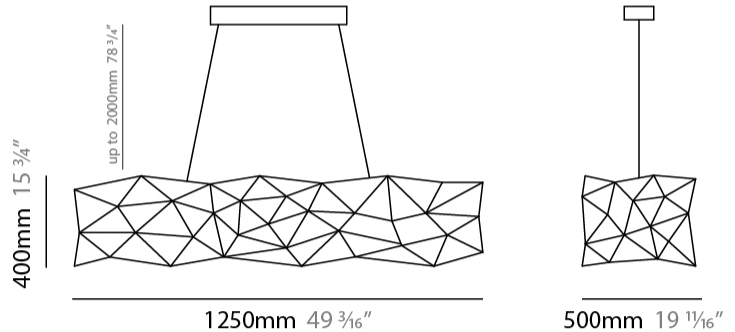

COSMOS ABSTRACT SUSPENSION

D101738-

base number   LED Dimming   Color Temperature   Finish Options

1. To build a product code in our configurator select the specify button on the base model # product page
2. To build a manual product code on this datasheet choose from the options listed below in blue font and add the suffix to the base model #

GENERAL

Series: Cosmos Abstract
Brand: Quasar
Division: Design
Mounting Type: Suspension
Mounting Location: Ceiling
Subcategory: Ambient

PHYSICAL

Shape: Abstract
Length (mm): 1250
Length (in): 49 3/16
Width (mm): 500
Width (in): 19 11/16
Height (mm): 400
Height (in): 15 3/4
Max. Overall Height (mm): 2400
Max. Overall Height (in): 94 1/2
Light Distribution: Omnidirectional
Weight (kg): 4
Weight (lbs): 8.82
[Fixture Finish: NIC / BRA / BBR](#)
Fixture Material: Metal
Cable Details: 2000mm Cable
Upon Request: Custom Sizes

ELECTRICAL

Lamp Type: LED
Input Wattage (W): 30
[Dimming: Non-Dimming / Phase Dimming (120vac Only)](#)
Driver Included: Yes
Driver Location: Integrated
Driver Type: Constant Voltage - Universal
Driver Class: Class 2
Input Voltage (V): 120 - 277
Output Voltage (V): 12
Upon Request: Integral: 0-10Vdc dimming

LED

Number of LEDs: 50
[Color Temperature (°K): 2400 / 2800](#)
Max. Delivered Lumen (lm): 1500 (2800K)
CRI: >90 CRI
Lamp Life (hrs): 50000

OPTICAL

RATINGS AND CERTIFICATIONS

Certified By: Certified for North American Standards
IP rating: IP20