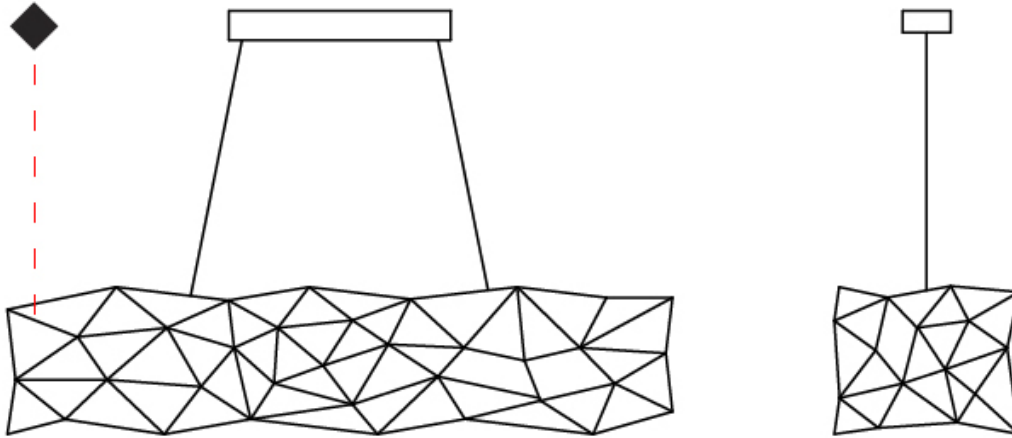

COSMOS ABSTRACT SUSPENSION

D101739-

PROJECT	_____
TYPE	_____
SPECIFIER	_____
QUANTITY	_____
DATE	_____