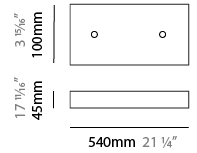

PROJECT _____
TYPE _____
SPECIFIER _____
QUANTITY _____
DATE _____

1. To build a product code in our configurator select the specify button on the base model # product page
2. To build a manual product code on this datasheet choose from the options listed below in blue font and add the suffix to the base model #

GENERAL

Series: Cosmos Abstract
Brand: Quasar
Division: Design
Mounting Type: Suspension
Mounting Location: Ceiling
Subcategory: Ambient

PHYSICAL

Shape: Abstract
Length (mm): 2000
Length (in): 78 3/4
Width (mm): 500
Width (in): 19 11/16
Height (mm): 400
Height (in): 15 3/4
Max. Overall Height (mm): 2400
Max. Overall Height (in): 94 1/2
Light Distribution: Omnidirectional
Weight (kg): 4.5
Weight (lbs): 9.92
[Fixture Finish: NIC / BRA / BBR](#)
Fixture Material: Metal
Cable Details: 2000mm Cable
Upon Request: Custom Sizes

ELECTRICAL

Lamp Type: LED
Input Wattage (W): 42
[Dimming: Non-Dimming / Phase Dimming (120vac Only)](#)
Driver Included: Yes
Driver Location: Integrated
Driver Type: Constant Voltage - Universal
Driver Class: Class 2
Input Voltage (V): 120 - 277
Output Voltage (V): 12
Upon Request: Integral: 0-10Vdc dimming

LED

Number of LEDs: 70
[Color Temperature (°K): 2400 / 2800](#)
Max. Delivered Lumen (lm): 2100 (2800K)
CRI: >90 CRI
Lamp Life (hrs): 50000

OPTICAL

RATINGS AND CERTIFICATIONS

Certified By: Certified for North American Standards
IP rating: IP20